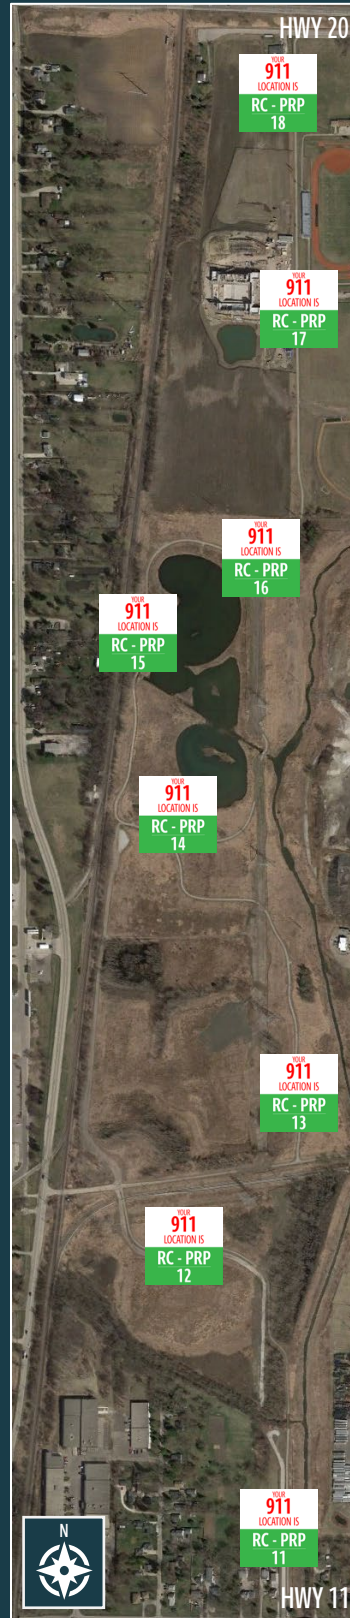

Pike River Pathway Trail Marker Locations

CR-KR to Braun Rd

Braun Rd to HWY 11

HWY 11 to HWY 20

HWY 20 to Old Spring St