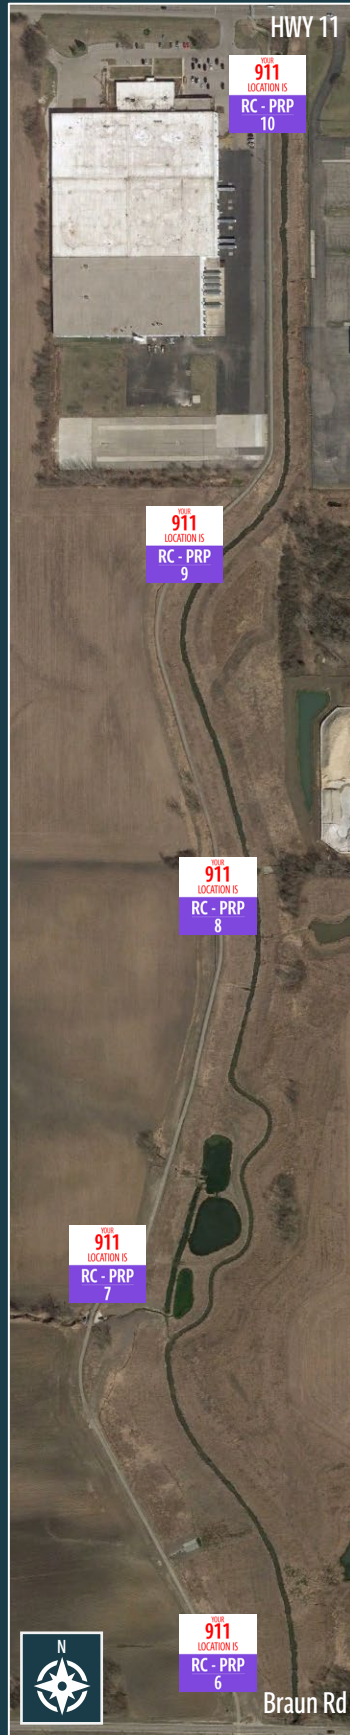

Pike River Pathway Trail Marker Locations

CR-KR to Braun Rd

Braun Rd to HWY 11

HWY 11 to HWY 20

HWY 20 to Old Spring St